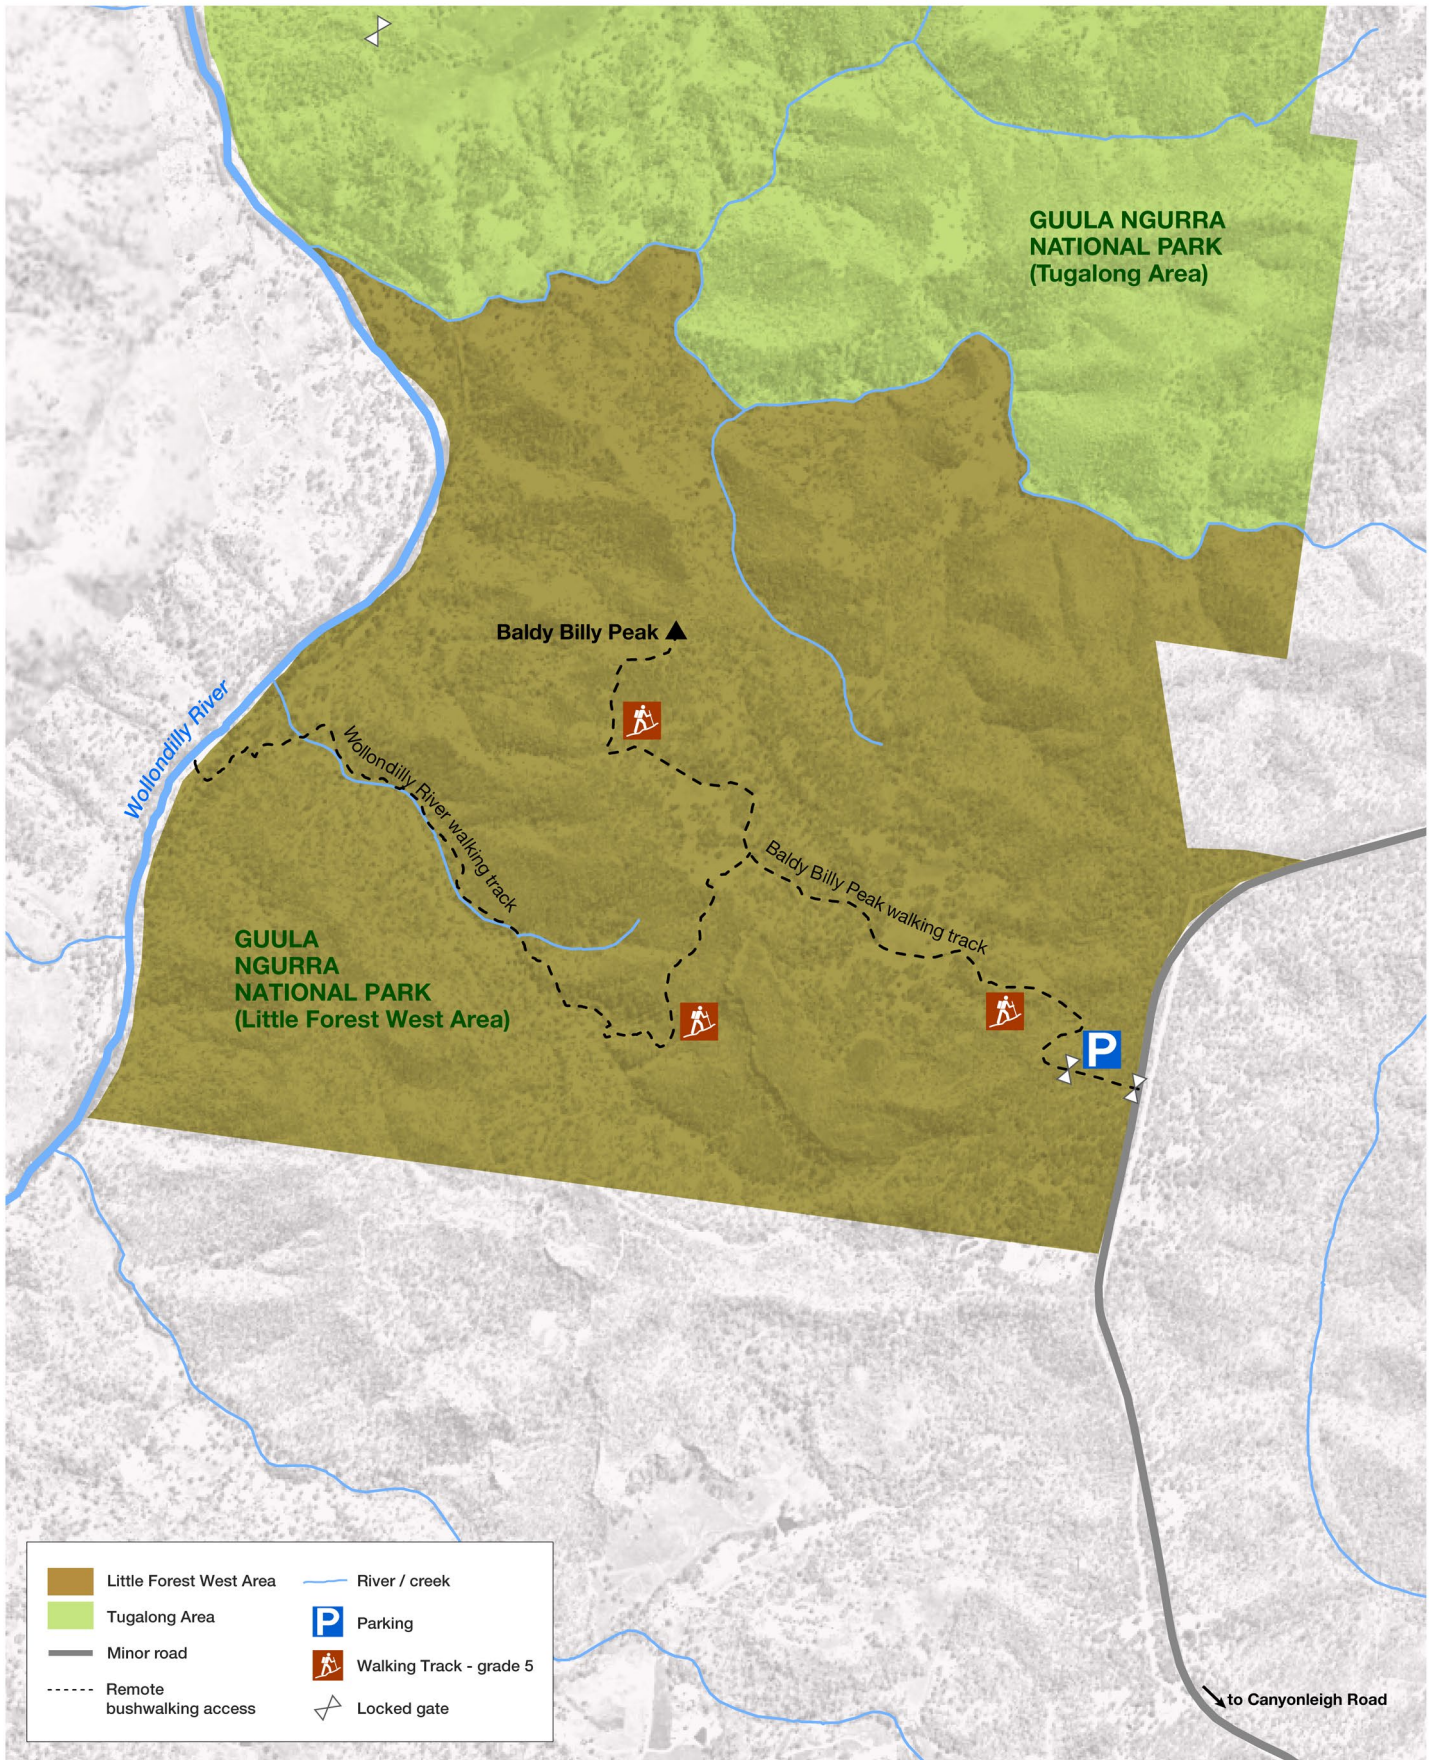

### MAP INFORMATION

This map does not provide detailed information on topography, alerts or opening times and may not be suitable for some activities

# Guula Ngurra National Park

Little Forest West Area

Published March 2022

## MAP INFORMATION

This map does not provide detailed information on topography, alerts or opening times and may not be suitable for some activities

## Mount Penang Area

Published March 2022