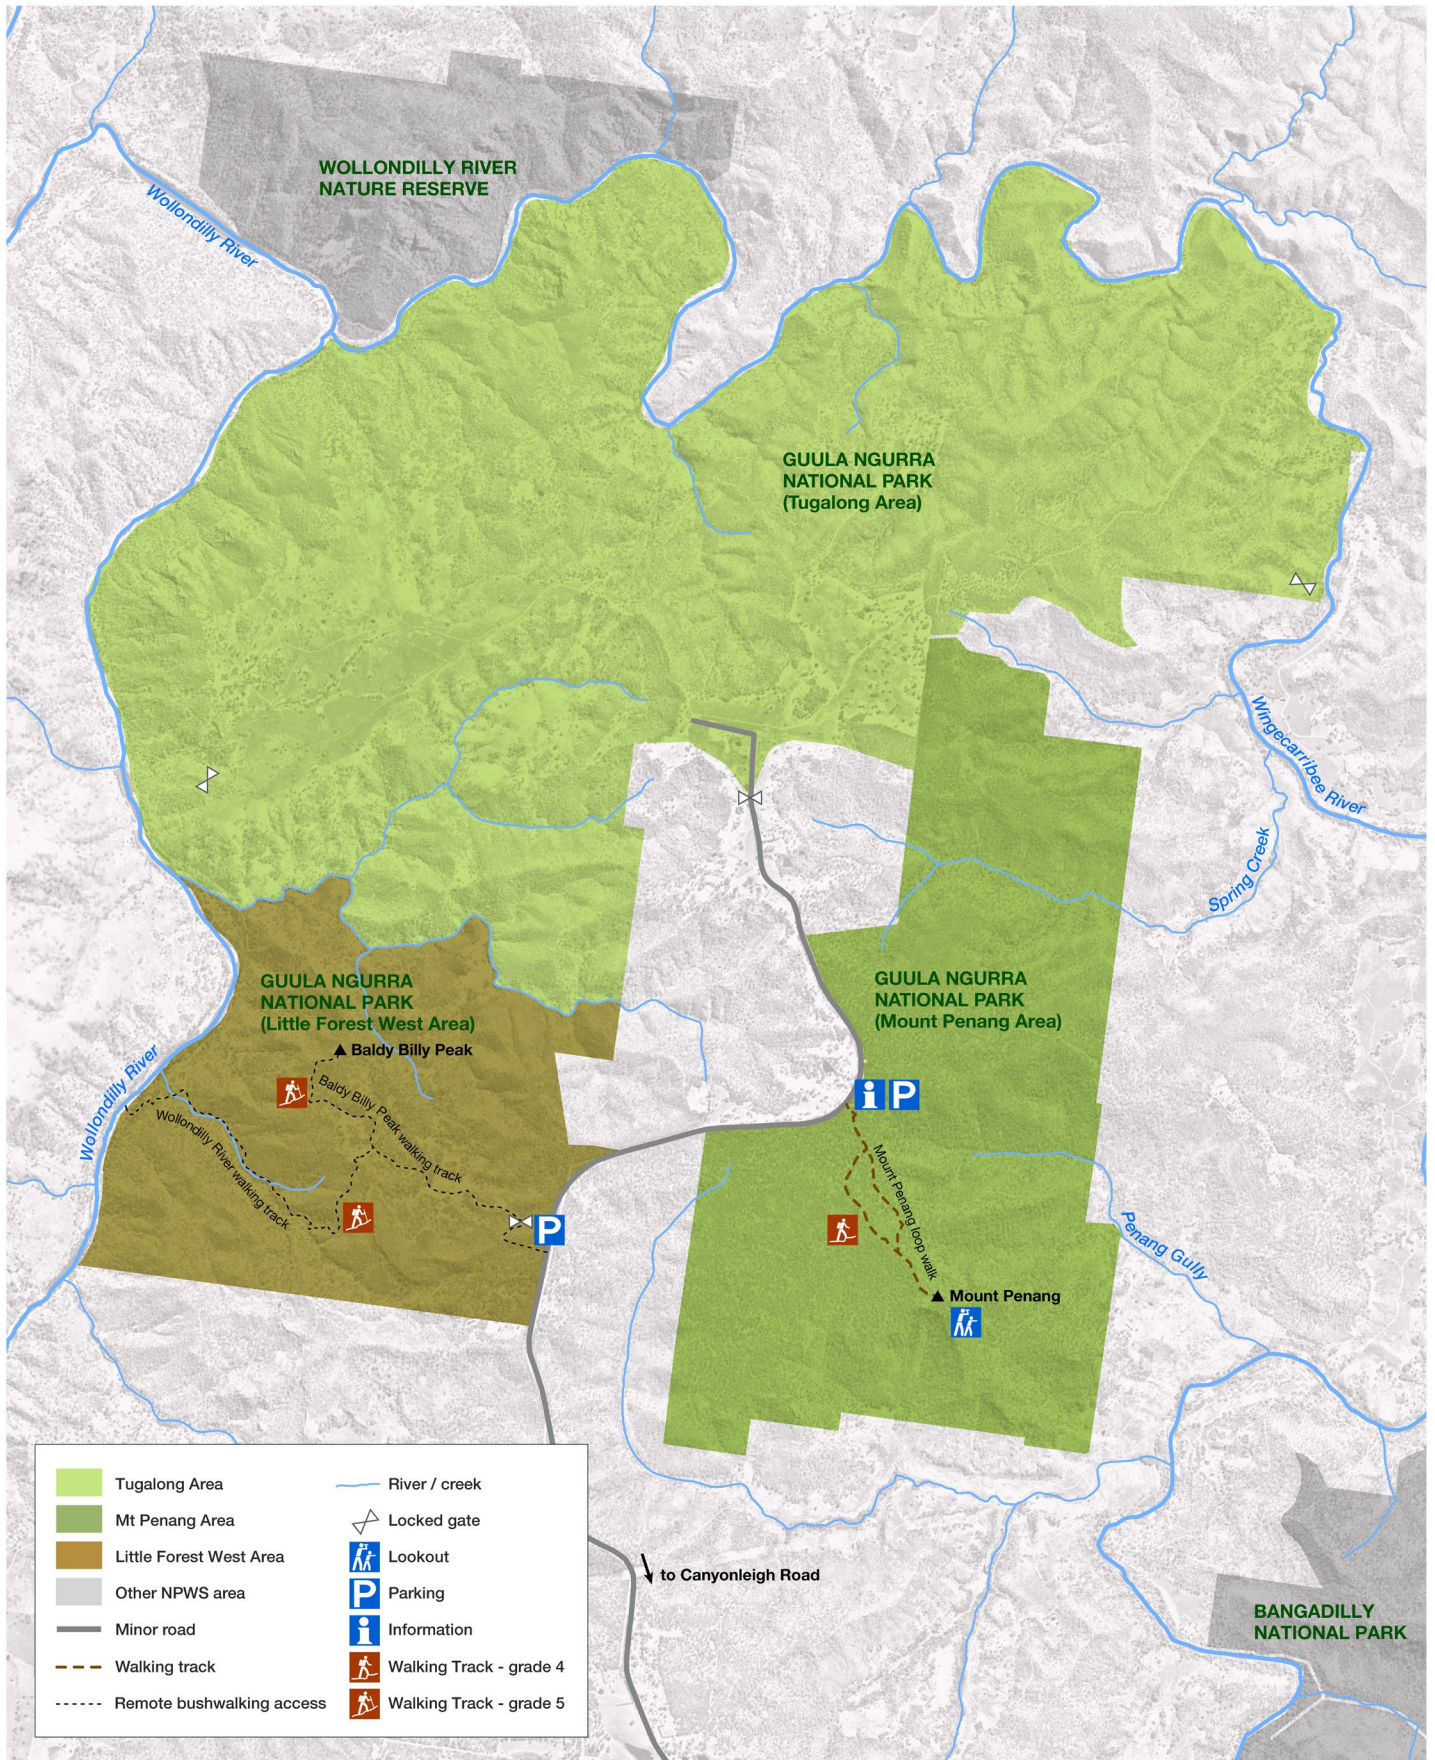

Guula Ngurra National Park

Overview

Published March 2022

MAP INFORMATION

This map does not provide detailed information on topography, alerts or opening times and may not be suitable for some activities