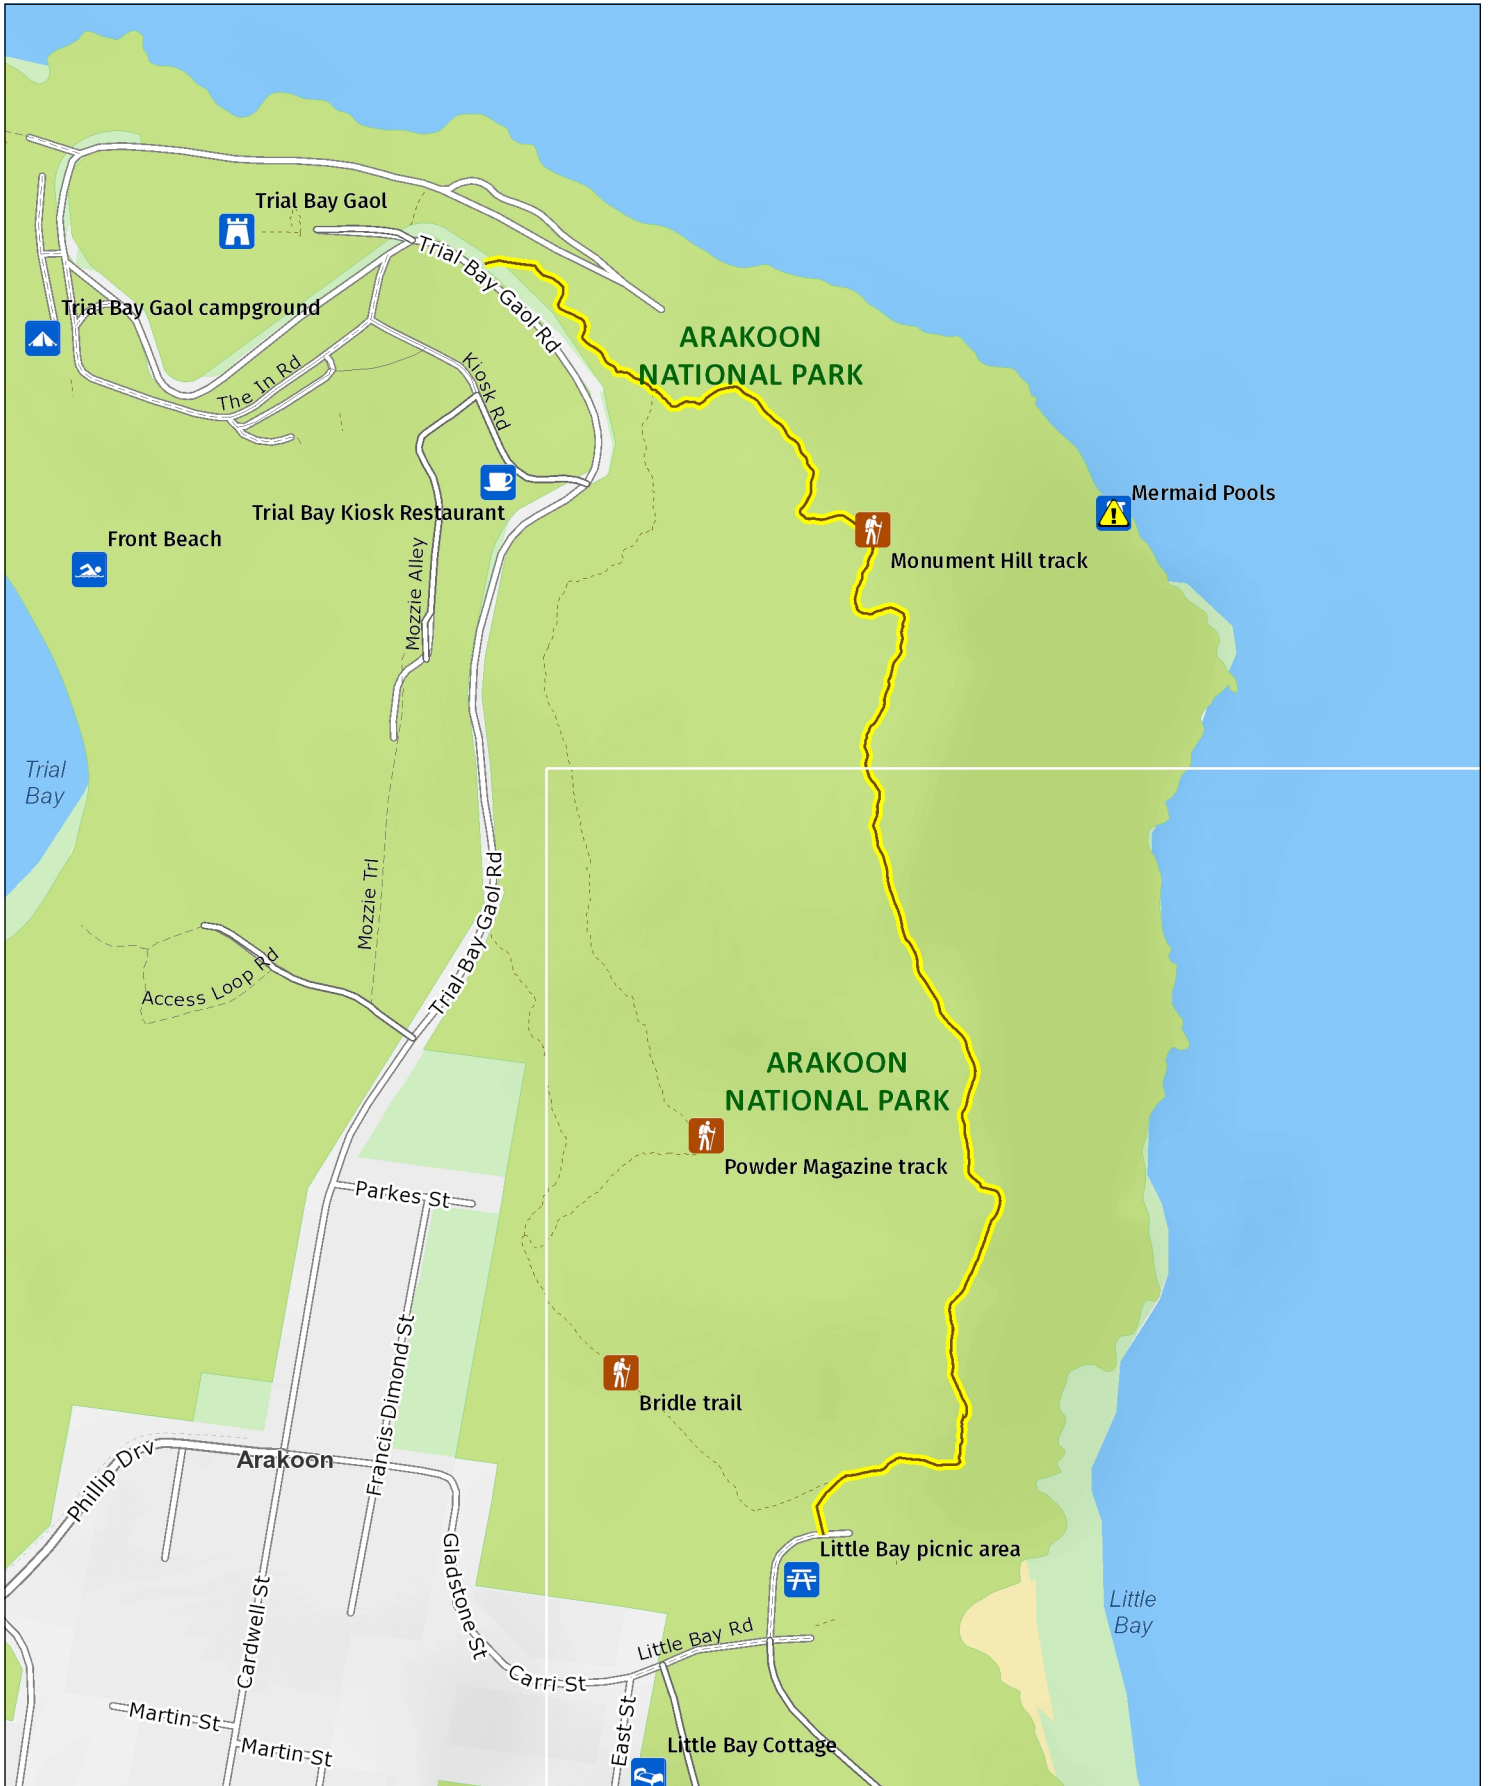

Monument Hill walking track

Overview map

MAP INFORMATION

This map does not provide detailed information on topography, alerts or opening times and may not be suitable for some activities.

Map Published: 12-Feb-2024

Monument Hill walking track

Detail: Trial Bay Gaol area

MAP INFORMATION
This map does not provide detailed information on topography, alerts or opening times and may not be suitable for some activities.
Map Published: 12-Feb-2024

Monument Hill walking track

Detail: Smoky Cape area

MAP INFORMATION
This map does not provide detailed information on topography, alerts or opening times and may not be suitable for some activities.
Map Published: 12-Feb-2024

 Feature Park/section	 Other NPWS reserve	 Mount/Peak/Hill	 Waterfall
 Track	 Management trail (no motor vehicle access)	 Motorway	 Primary road
 Arterial road	 Sub-arterial road	 Distributor road	 Local road
 Sealed road	 Unsealed road	 Feature route	 Railway
 Watercourse	 Waterbody	 Marine Park/ Aquatic Reserve	 Firearms range/ Danger area
Attractions and activities		Facilities	
 Aboriginal site	 Adventure sports location	 Accommodation	 Train station
 Birdwatching spot	 Boating location	 Boat ramp	 Bus station
 Campground	 Canoe/Kayak location	 Café/kiosk	 Ferry wharf
 Cave entrance	 Fishing spot	 Education centre	 Airport
 Historic site	 Lookout	 Picnic area	Warnings
 Snow sports facility	 Surfing spot	 Venue	 Gate – may be locked
 Swimming spot	 Visitor centre		 Warning
 Canoe/Kayak route	 Car touring route		
 Cycling trail	 Horse riding trail		
 Snow trail	 Walking track		
 4WD touring route			