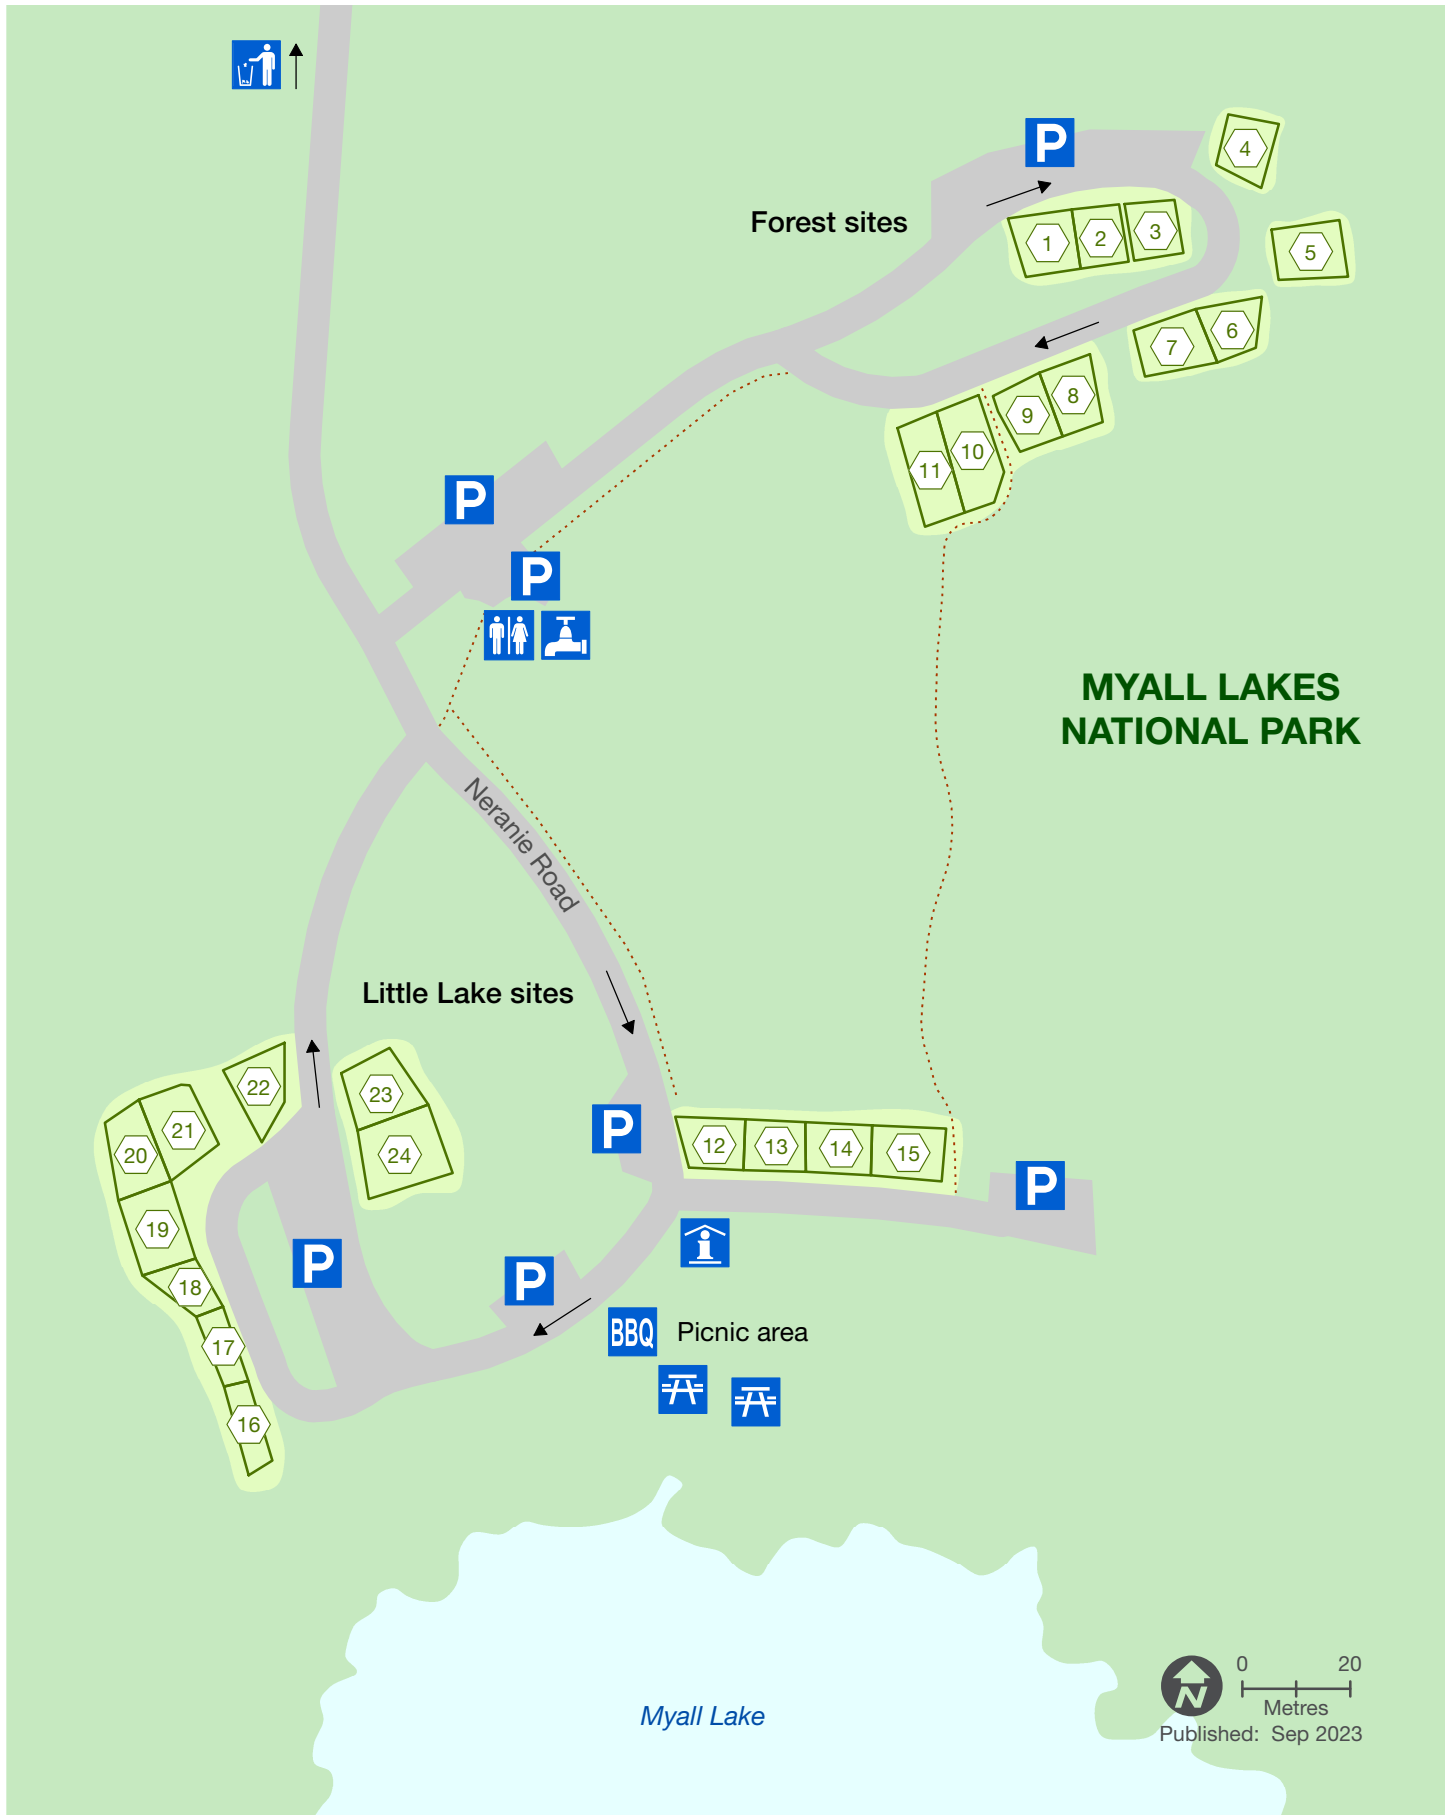

Myall Lakes National Park

Neranie campground

- Large site over 4.6m
- Barbecue
- Parking
- Rubbish
- Information
- Picnic table
- Tap
- Toilet