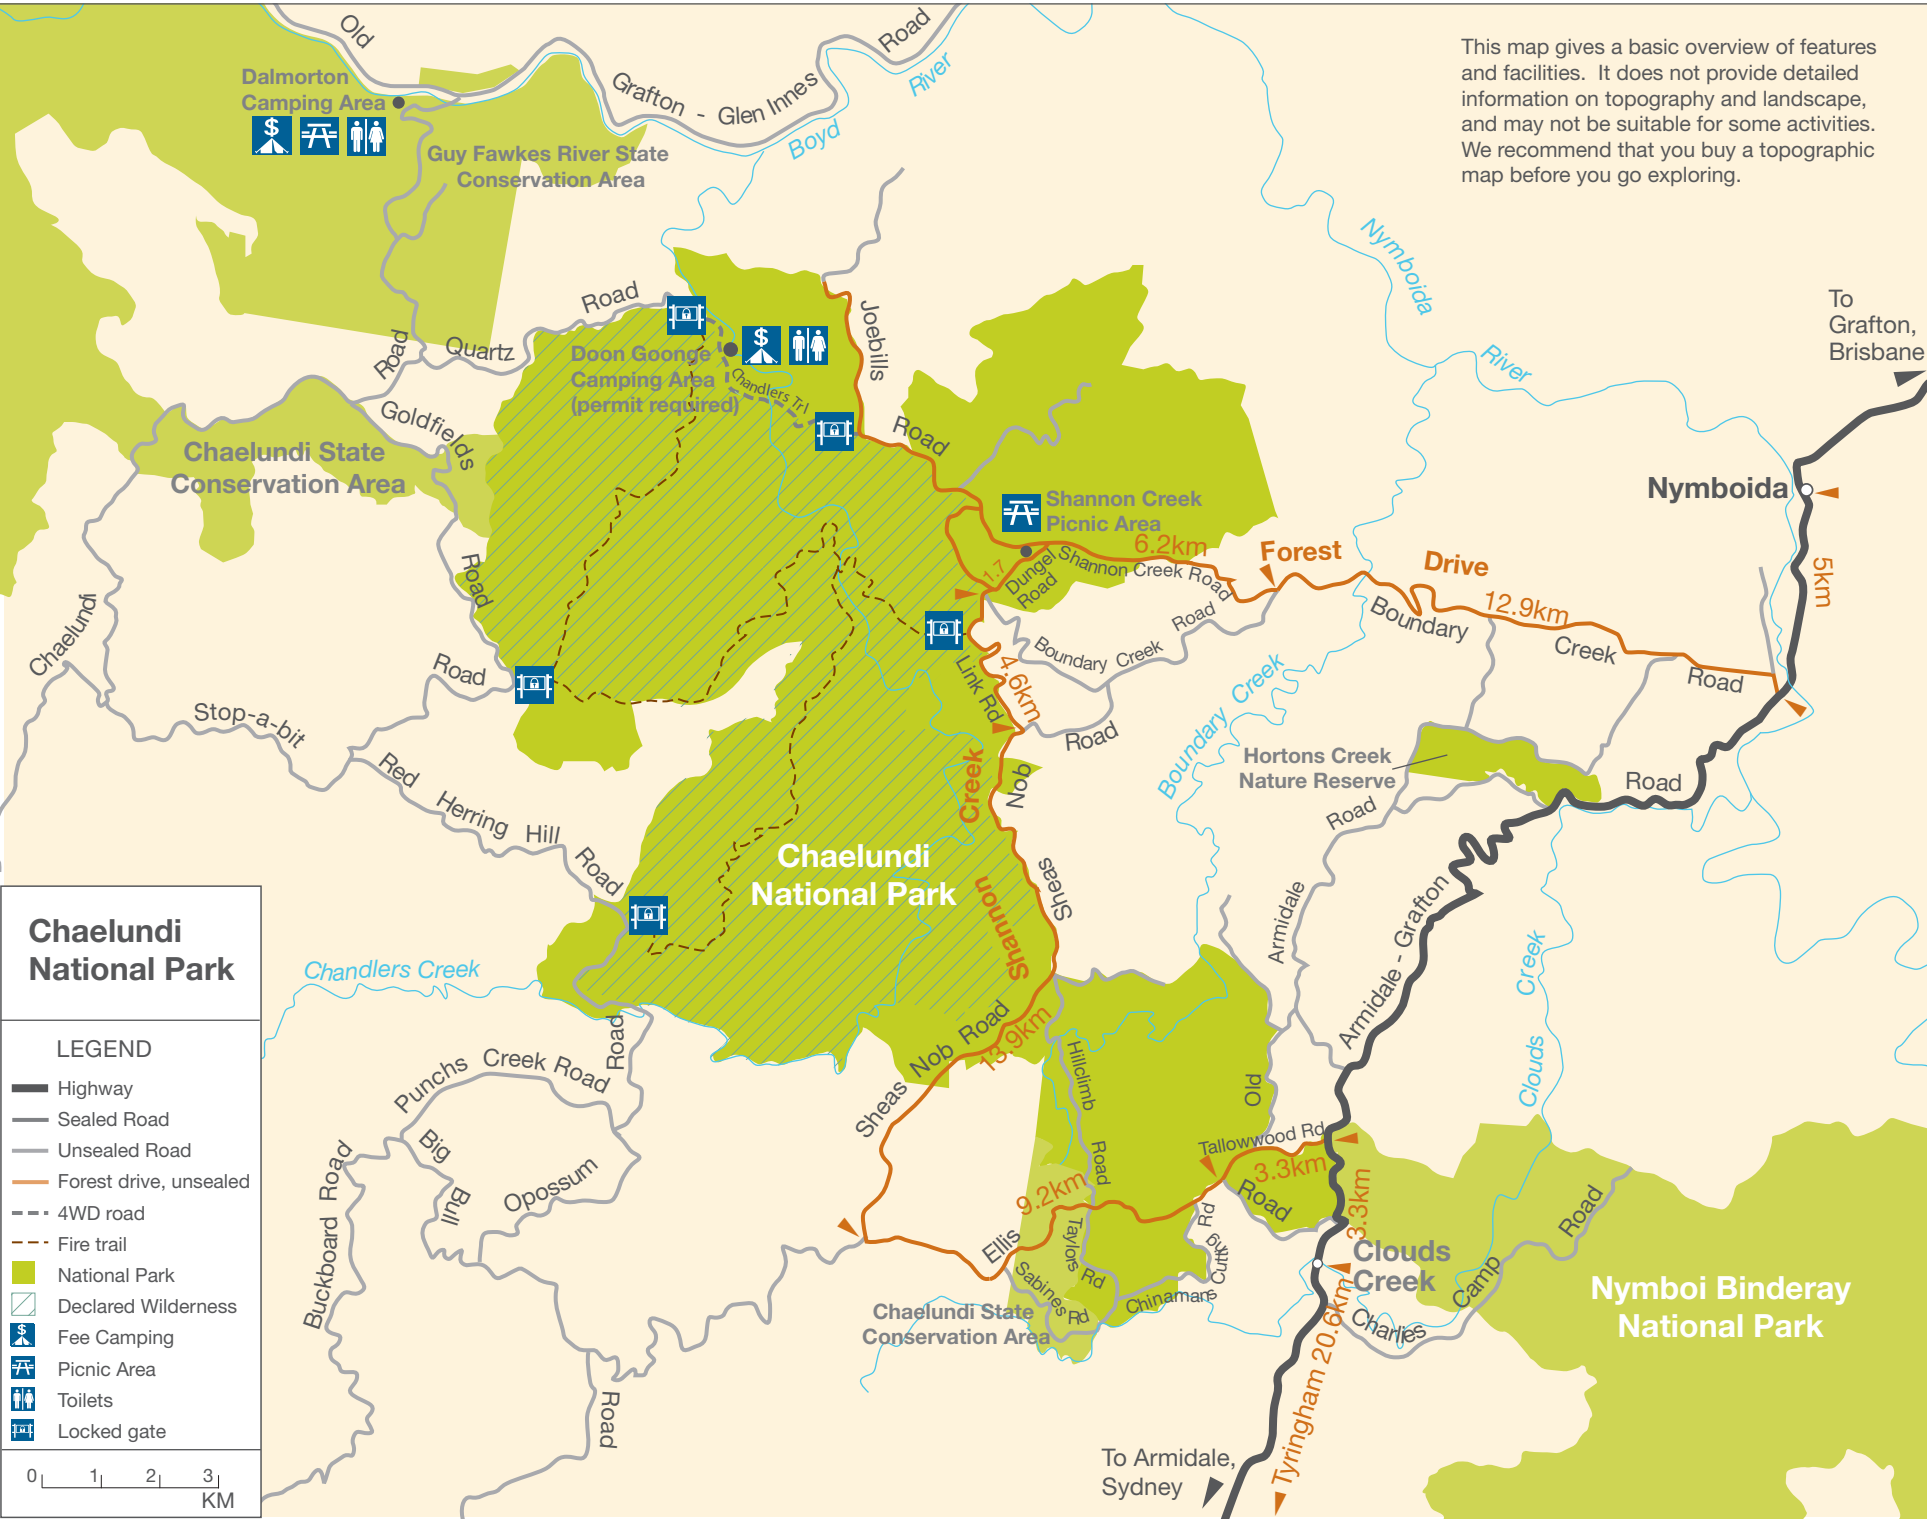

This map gives a basic overview of features and facilities. It does not provide detailed information on topography and landscape, and may not be suitable for some activities. We recommend that you buy a topographic map before you go exploring.

Chaelundi National Park

LEGEND

- Highway
- Sealed Road
- Unsealed Road
- Forest drive, unsealed
- 4WD road
- Fire trail
- National Park
- Declared Wilderness
- Fee Camping
- Picnic Area
- Toilets
- Locked gate

0 1 2 3 KM